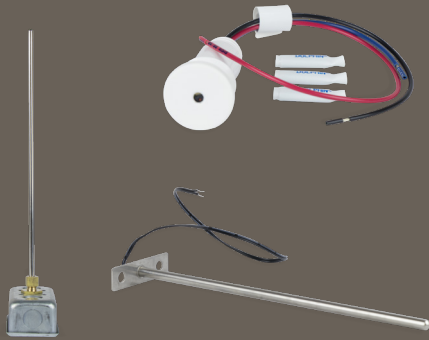

OPTIONAL SENSORS

Optional sensors include humidity, indoor temperature, outdoor temperature, vent sensors, air return sensors, commercial grade plenum sensors and more.